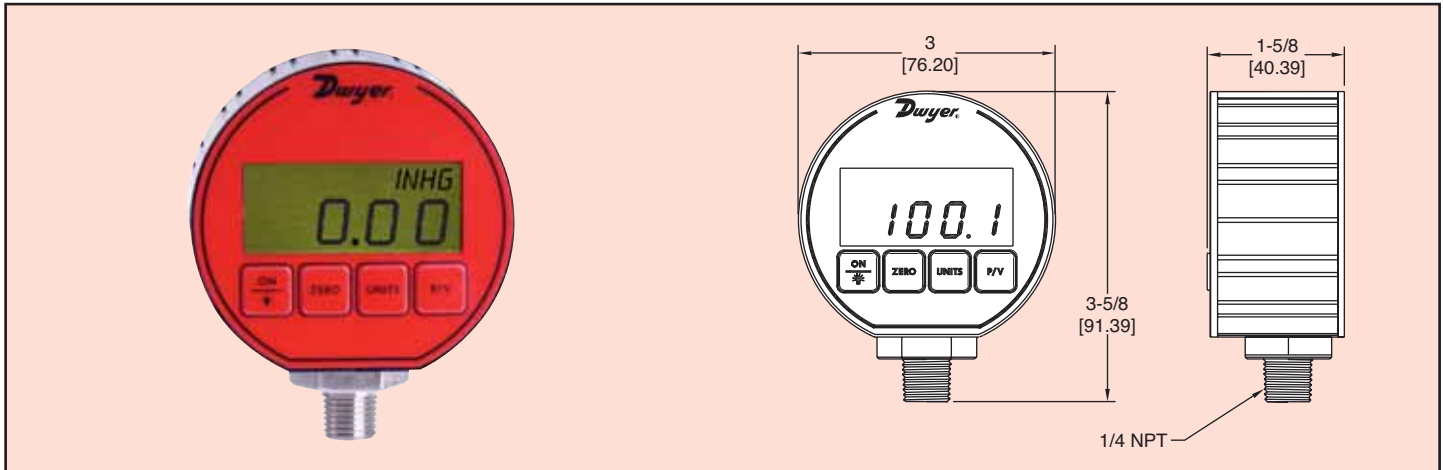

Series DPG-000

Digital Pressure Gage

± 0.5% Full Scale Accuracy, NEMA 4X Housing

Replace your outdated analog gages with the new **Series DPG-000 Digital Pressure Gage**. The Series DPG-000 possesses a ±0.5% full scale accuracy sensor. The 4 digit digital display will reduce the potential for errors in readings by eliminating parallax error commonly produced with analog gages.

The Series DPG-000 is battery powered and has an auto-shut off to conserve battery life. Battery life, on average, will last 2000 hours. A 4 button key pad allows easy access to features without the need to work through complex menus or difficult key combinations. These features include backlight, peak and valley, auto zero and conversion of the pressure units.